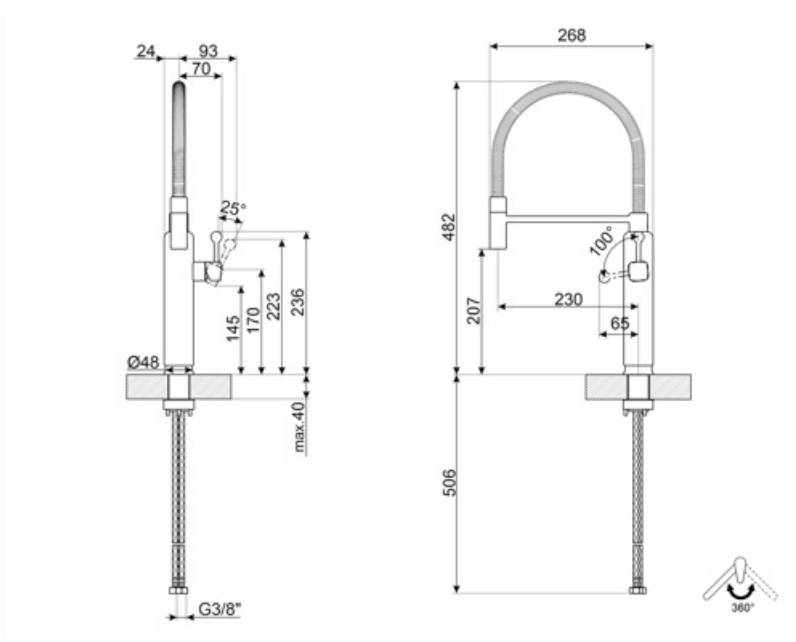

## MDF50BL

Product family	Taps
Material	Brass
Swivelling spout	Yes
Swivelling spout rotation	360 °

## Technical Features

Characteristics	ESC	Minimum pressure	0,5 bar
Flexible hoses lenght	450 mm	Optimal pressure	3 bar
Flexible hoses connection	3/8 "	Water production (l/min)	8,3 l
Ceramic disc cartridge type	25 Ø	Tap hole diameter	35 mm
Maximum pressure	5 bar		

## Logistic Information

Product height (mm)	482 mm
---------------------	--------

---

Spout rotation 360°