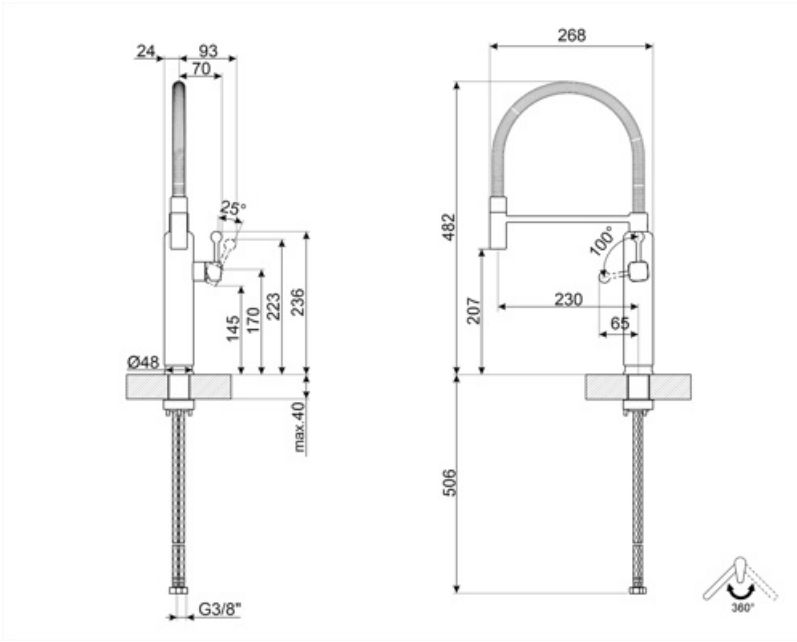

MDF50CR

Product family	Taps
Material	Brass
Swivelling spout	Yes
Swivelling spout rotation	360 °

Aesthetics

Aesthetic	50's Style	Handshower	Mobile semi-professional
Colour	Cream	Jet type	Single jet
Finishing	Chrome	Aerator	Yes
Spout type	Spring spout	Flexible hoses number	2
Tap type	Semi-professional single lever		

Technical Features

Characteristics	ESC	Minimum pressure	0,5 bar
Flexible hoses lenght	450 mm	Optimal pressure	3 bar
Flexible hoses connection	3/8 "	Water production (l/min)	8,3 l
Ceramic disc cartridge type	25 Ø	Tap hole diameter	35 mm
Maximum pressure	5 bar		

Logistic Information

Product height (mm)	482 mm
---------------------	--------

Alternative products

MDF50WH
Colour: White

MDF50SS
Colour: Chrome

MDF50BL
Colour: Black

MDF50RD
Colour: Red

MDF50PG
Colour: Pastel green

Spout rotation 360°