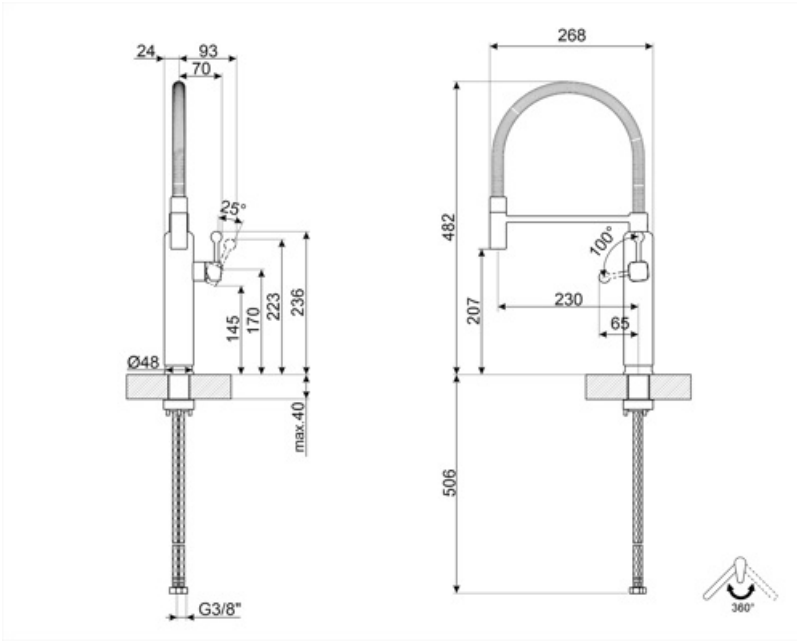

MDF50RD

Product family	Taps
Material	Brass
Swivelling spout	Yes
Swivelling spout rotation	360 °

Aesthetics

Aesthetic	50's Style	Handshower	Mobile semi-professional
Colour	Red	Jet type	Single jet
Finishing	Chrome	Aerator	Yes
Spout type	Spring spout	Flexible hoses number	2
Tap type	Semi-professional single lever		

Technical Features

Characteristics	ESC	Minimum pressure	0,5 bar
Flexible hoses lenght	450 mm	Optimal pressure	3 bar
Flexible hoses connection	3/8 "	Water production (l/min)	8,3 l
Ceramic disc cartridge type	25 Ø	Tap hole diameter	35 mm
Maximum pressure	5 bar		

Logistic Information

Product height (mm)	482 mm
---------------------	--------

Alternative products

MDF50WH
Colour: White

MDF50SS
Colour: Chrome

MDF50BL
Colour: Black

MDF50PG
Colour: Pastel green

MDF50PB
Colour: Pastel blue

Spout rotation 360°