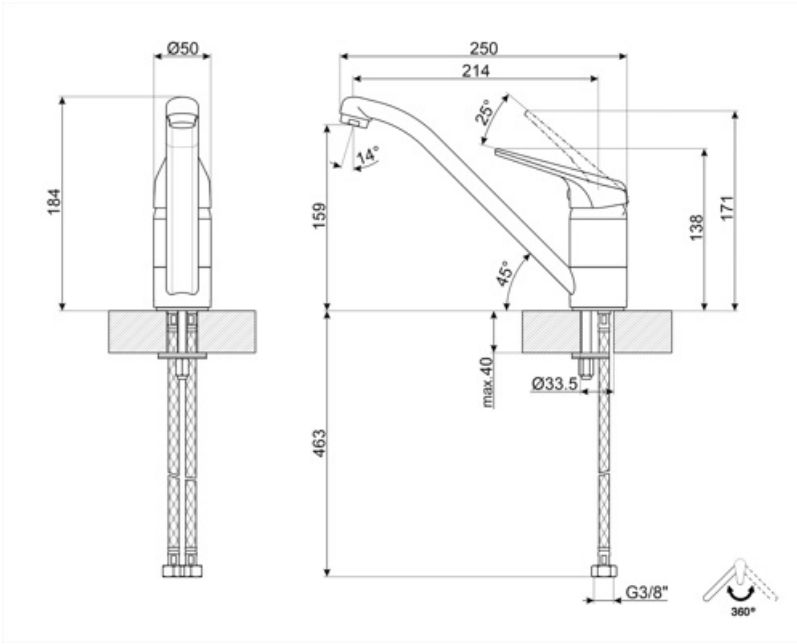

## Technical Features

Flexible hoses lenght	450 mm	Minimum pressure	0,5 bar
Flexible hoses connection	3/8 "	Optimal pressure	3 bar
Ceramic disc cartridge type	40 Ø	Tap hole diameter	35 mm
Maximum pressure	5 bar		

## Logistic Information

Product height (mm)	171 mm
---------------------	--------

---

## Symbols glossary

---

Swivel spout rotation 360°

---