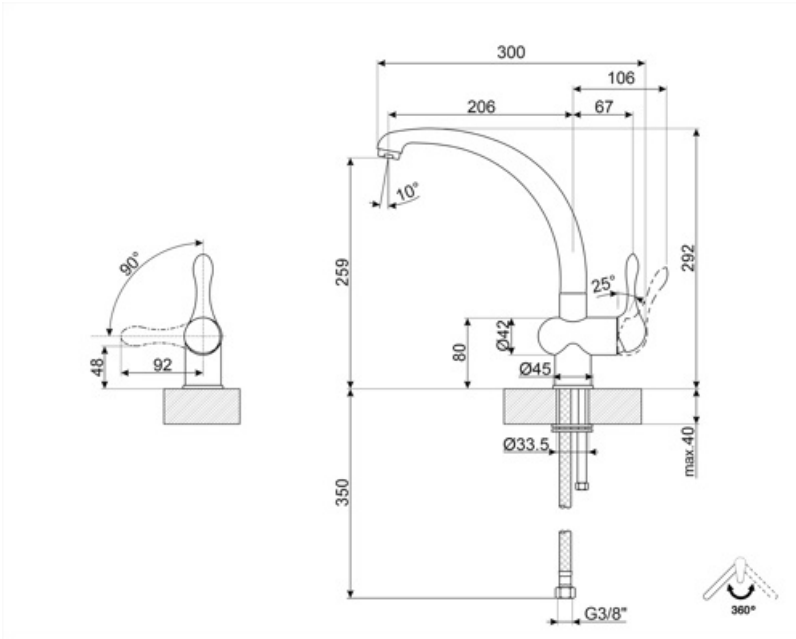

### Technical Features

Flexible hoses lenght	300 mm	Minimum pressure	0,5 bar
Flexible hoses connection	3/8 "	Optimal pressure	3 bar
Ceramic disc cartridge type	35 Ø	Water production (l/min)	14 l
Maximum pressure	5 bar	Tap hole diameter	35 mm

### Logistic Information

Product height (mm)	292 mm
---------------------	--------

## Symbols glossary

---

Swivel spout rotation 360°

---