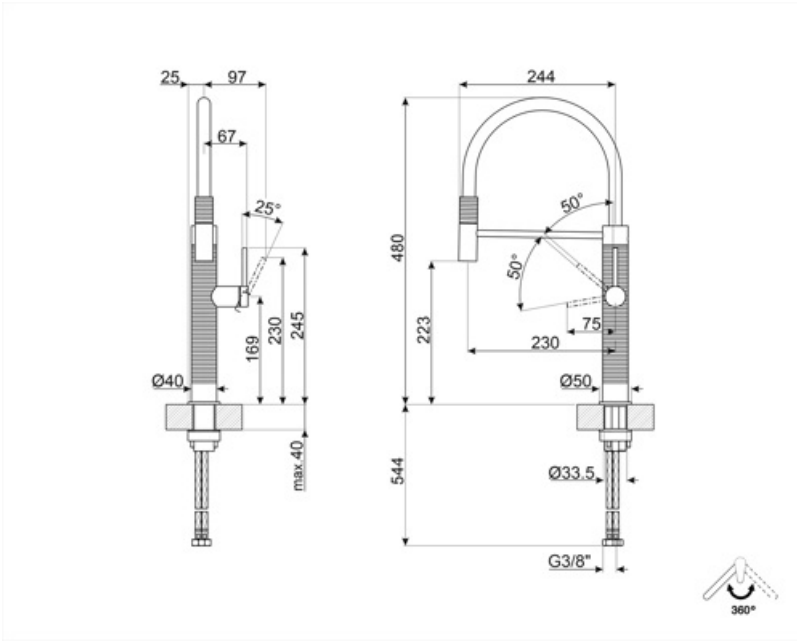

## Technical Features

Flexible hoses lenght	700 mm	Minimum pressure	1 bar
Flexible hoses connection	3/8 "	Optimal pressure	3 bar
Ceramic disc cartridge type	25 Ø	Water production (l/min)	8 l
Non-return valve	Yes	Tap hole diameter	35 mm
Maximum pressure	5 bar		

## Logistic Information

Product height (mm)	480 mm
---------------------	--------

## Symbols glossary

---

Swivel spout rotation 360°

The mobile hand shower of the Semi-Professional taps with high spout allows you to easily reach every point of the sink.

Spout rotation 360°