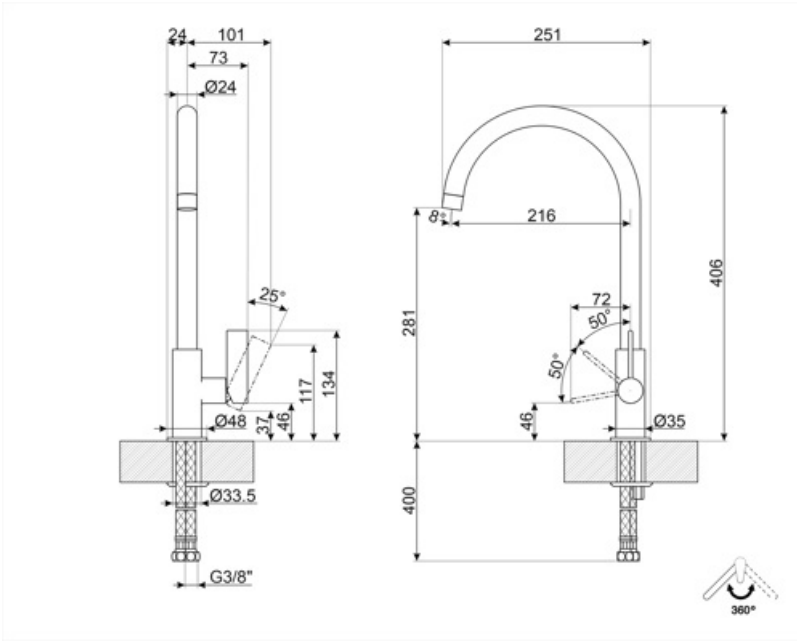

MRMG3CR

Product family	Taps
Material	Brass
Swivelling spout	Yes
Swivelling spout rotation	360 °

Aesthetics

Aesthetic	Universale	Tap type	Single lever
Colour	Chrome	Jet type	Single jet
Finishing	Glossy	Aerator	Yes
Spout type	J spout	Flexible hoses number	2

Technical Features

Flexible hoses lenght	350 mm	Minimum pressure	0,5 bar
Flexible hoses connection	3/8 "	Optimal pressure	3 bar
Ceramic disc cartridge type	35 Ø	Water production (l/min)	11,5 l
Maximum pressure	5 bar	Tap hole diameter	35 mm

Logistic Information

Product height (mm)	406 mm
---------------------	--------

Symbols glossary

Swivel spout rotation 360°

Benefit (TT)

Spout rotation 360°