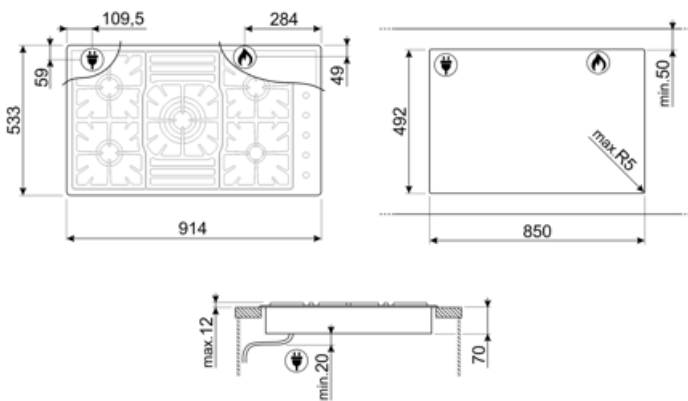

UR

Front-left - Gas - Semi-rapid - 1.80 kW - 6000 BTU - Double booster BTU
Rear-left - Gas - Semi-rapid - 1.80 kW - 6000 BTU - Double booster BTU
Center - Gas - Ultra-rapid - 4.00 kW - 13500 BTU - Double booster BTU
Rear-right - Gas - Semi-rapid - 1.80 kW - 6000 BTU - Double booster BTU
Front-right - Gas - AUX - 1.05 kW - 3500 BTU - Double booster BTU
Double booster BTU

Gas safety valves Yes **Automatic ignition** Yes

Accessories Included

Cast iron wok support 1

Electrical Connection

Nominal power	1 W	Frequency	50/60 Hz
Voltage	100-120 V	Power cord length	47 1/4 "
Electric cable type	Single phase	Plug	B

Gas Connection

Gas Type	G20 Natural gas	Other gas nozzles included	G30 LPG liquid gas
Gas connection	Cylindric	Gas nominal rating	9500 W