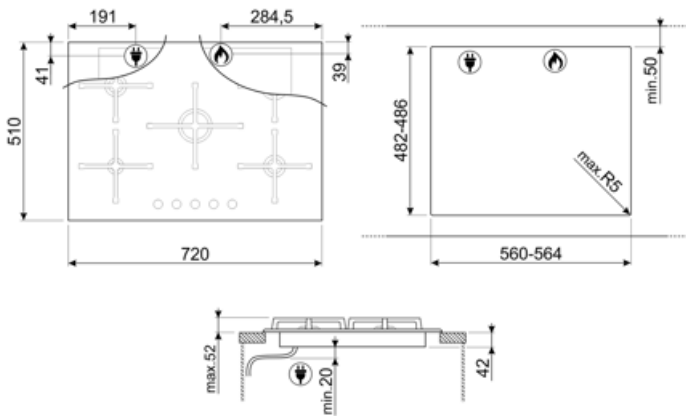

Technical Features

UR

Front left - Gas - AUX - 1.00 kW
Rear left - Gas - Semi Rapid - 1.70 kW
Central - Gas - UR - 4.00 kW
Rear right - Gas - Rapid - 2.60 kW
Front right - Gas - Semi Rapid - 1.70 kW

Gas safety valves   Yes   Automatic Ignition   Yes

Electrical Connection

Nominal power (W)	1 W	Frequency (Hz)	50/60 Hz
Voltage (V)	220-240 V	Power supply cable length	120 cm
Type of electric cable	Single phase		

Gas Connection

Gas Type	G20/G25 natural gas	Other gas nozzles included	G30 GPL Liquid gas
Gas connection	Cilindrical	Gas connection rating (W)	11000 W