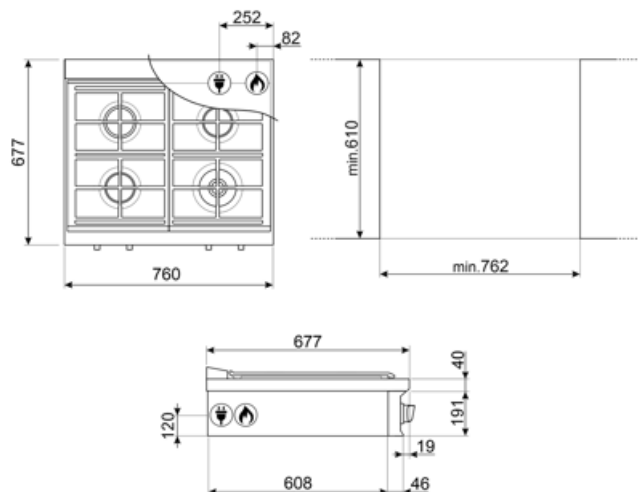

Other accessories   Simmer Cap

Electrical Connection

Plug	(B) USA 120V	Electric cable type	Single phase
Nominal power	12 W	Frequency	60 Hz
Current	0.1 A	Power cord length	47 1/4 "
Voltage	120 V	Plug	B

Gas Connection

Gas Type	G20 Natural gas	Other gas nozzles included	G30 LPG liquid gas
Gas connection	Cylindric