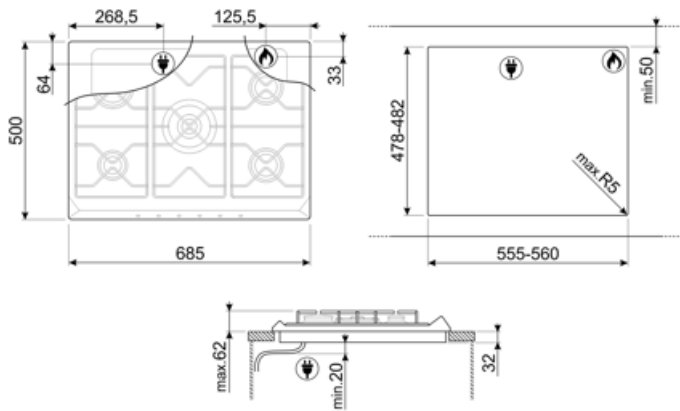

SE70SGH-5

Product Family
Built-in
Dimensions
Power supply
Type
EAN code

Hob
Traditional
70/75 cm
Gas
Gas
8017709113162

Aesthetics

Aesthetics

Colour

Finishing

Material

Standard cut out

478-482x555-560 mm

Technical Features

UR

Front left - Gas - AUX - 1.10 kW
 Rear left - Gas - Rapid - 2.60 kW
 Central - Gas - 2UR (dual) - 5.00 kW
 Rear right - Gas - Semi Rapid - 1.70 kW
 Front right - Gas - Semi Rapid - 1.70 kW
 Gas safety valves Yes

Automatic Ignition Yes

Electrical Connection

Power supply cable length 120 cm

Gas Connection

Gas Type	G20 Natural gas	Other gas connections provided	Conical
Gas connection	Cilindrical	Gas connection rating (W)	11500 W