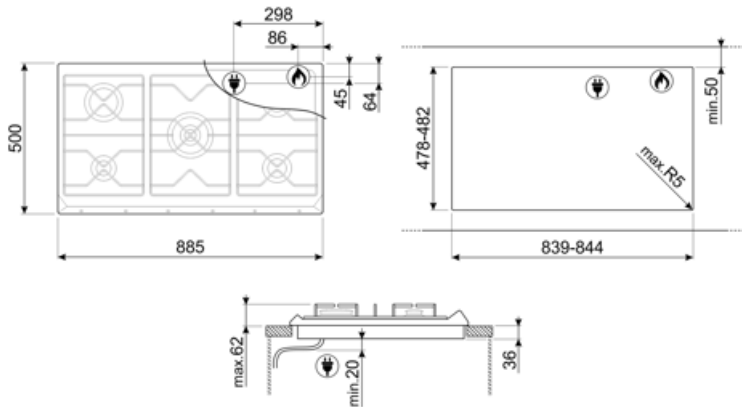

SE97GXBE5

Product Family	Hob
Built-in type	Traditional
Dimensions	90 cm
Power supply	Gas
Type	Gas
EAN code	8017709115784

Aesthetics

Aesthetic	Classica
Colour	Stainless steel
Finishing	Satin
Material	Stainless Steel
Type of steel	Brushed
Pan stands	Cast iron
Type of control setting	Control knobs
Control knob position	Front
No. of controls	6
Controls colour	Steel effect
Serigraphy colour	Grey

Program / Functions

No. of gas cook zones	5
Total no. of cook zones	5

Options

Worktop Cut-Out	478-482x839-844 mm
-----------------	--------------------

Technical Features

Left - Gas - 2UR (dual) - 3.90 kW

Rear-centre - Gas - Rapid - 3.10 kW

Front-centre - Gas - AUX - 1.10 kW

Rear-right - Gas - Semi Rapid - 1.70 kW

Front-right - Gas - Semi Rapid - 1.70 kW

Gas safety valves Yes Automatic Ignition Yes

Electrical Connection

Plug Not present Power supply cable length 120 cm

Gas Connection

Gas Type	G20 Natural gas	Other gas nozzles included	G25 Natural gas, G30 GPL
Gas connection	Cilindrical	Gas connection rating (W)	Liquid gas 12400 W

Symbols glossary

- | | | | |
|--|--|---|--|
|  | Standard installation: Traditional installation in tabletop, suitable for any kitchen sets |  | Heavy duty cast iron pan stands: for maximum stability and strength. |
|  | Ultra rapid burners: Powerful ultra rapid burners offer up to 5kw of power. |  | Knobs control |