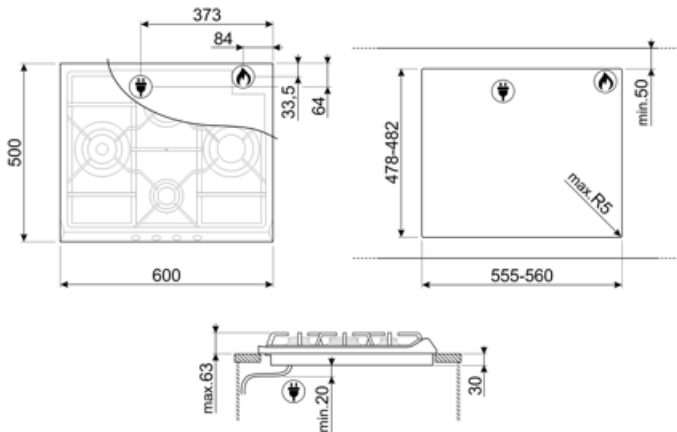

UR

Left - Gas - UR - 3.90 kW

Rear-centre - Gas - Semi Rapid - 1.70 kW

Front-centre - Gas - AUX - 1.10 kW

Right - Gas - Rapid - 2.60 kW

Gas safety valves   Yes   Automatic Ignition   Yes

Electrical Connection

Plug	Not present	Frequency (Hz)	50/60 Hz
Electrical connection rating (W)	1 W	Power supply cable length	120 cm
Voltage (V)	220-240 V		

Gas Connection

Gas Type	G20 Natural gas	Other gas connections provided	Conical
Gas connection	Cilindrical	Gas connection rating (W)	9300 W
Other gas nozzles included	G30 GPL Liquid gas