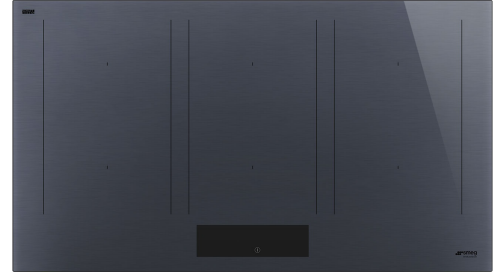

# SIM1964DG

<b>Product Family</b>	Hob
<b>Built-in type</b>	Ultra-low profile or Fully Flushed
<b>Dimensions</b>	90 cm
<b>Power supply</b>	Electric
<b>Type</b>	Induction
<b>EAN code</b>	8017709328030

## Aesthetics

<b>Aesthetic</b>	Linea
<b>Colour</b>	Neptune Grey
<b>Finishing</b>	Glass
<b>Material</b>	Glass
<b>Glass type</b>	ceramic Eclipse
<b>Glass edge</b>	Straight edge
<b>Double ceramization</b>	Yes
<b>Type of control setting</b>	EVO Slider
<b>Slider</b>	Yes
<b>LED colours</b>	White
<b>Control knob position</b>	Front
<b>Serigraphy colour</b>	Black