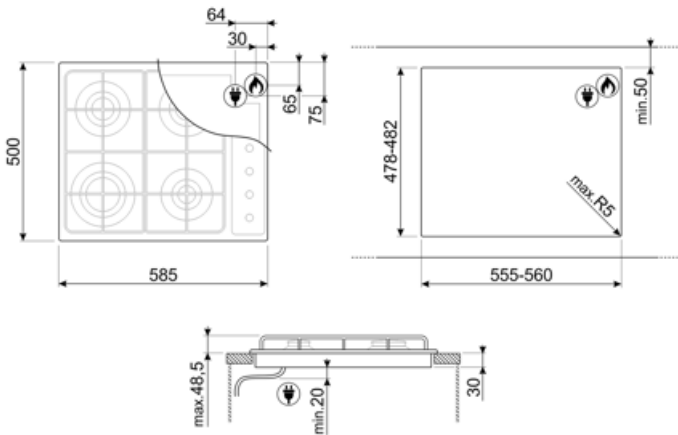

UR

Front-left - Gas - UR - 4.10 kW

Rear-left - Gas - Semi Rapid - 1.80 kW

Rear-right - Gas - Semi Rapid - 1.80 kW

Front-right - Gas - AUX - 1.10 kW

Gas safety valves   Yes   Automatic Ignition   Yes

Electrical Connection

Plug	Not present	Type of electric cable installed	Yes, Single phase
Electrical connection rating (W)	1 W	Frequency (Hz)	50/60 Hz
Voltage (V)	220-240 V	Power supply cable length	120 cm

Gas Connection

Gas Type	G20 Natural gas	Other gas connections provided	Conical
Gas connection	Cilindrical	Gas connection rating (W)	8600 W
Other gas nozzles included	G30 GPL Liquid gas