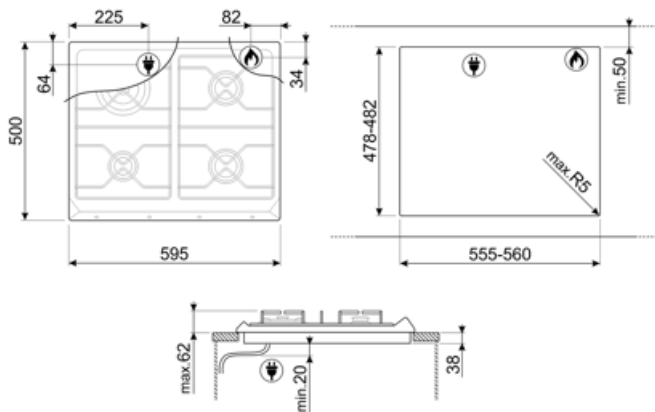

UR

Front left - Gas - AUX - 1.10 kW

Rear left - Gas - UR - 3.30 kW

Rear right - Gas - Semi Rapid - 1.70 kW

Front right - Gas - Semi Rapid - 1.70 kW

Gas safety valves   Yes   Automatic Ignition   Yes

Electrical Connection

Power supply cable length   120 cm

Gas Connection

Gas Type	G20 Natural gas	Other gas connections provided	Conical
Gas connection	Cilindrical	Gas connection rating (W)	7800 W
Other gas nozzles included	G30 GPL Liquid gas