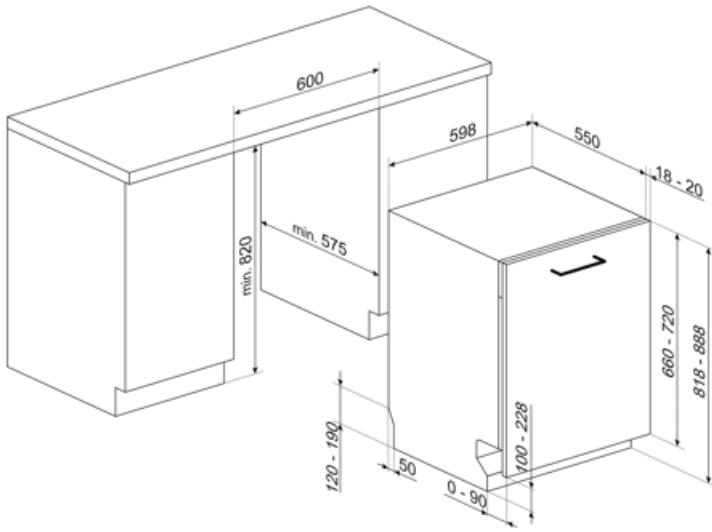

Technical Features

Width	23 9/16 "	Tub material	Stainless steel
Depth	21 7/16 "	Filter	Stainless steel
Height	32 3/16 "	Concealed heating element	Yes
Program symbols	Symbols	Hinges	Self-balancing with fixed hinges
Rinse aid indicator	Light	Min. and max. frontal panel weight	4.4 - 19.8 lbs
End-of-cycle indicator	Acoustic signal	Min. and max plinth height	4" - 9"
Washing system	Orbital	Adjustable feet	2 3/4", from 32 1/4" to 35"
Third spray arm	Single	Additional gaskets	Yes
Turbidity sensor Aquatest	Yes	Back cover	Yes
Flood protection system	Total Aquastop	Depth of dishwasher with open door (mm)	1186
Max water hardness	100°FH;58°dH	Top cover	Metal sheet
Drying system	Natural condensation drying		

Performance / Energy Label

Airborne acoustical noise emissions (spinning phase) 49 dB(A) re 1 pW

Electrical Connection

Plug	(A) USA & Mexico	Frequency (Hz)	60 Hz
Connected power	1800 W	Connection type	Single-phase
Current	13 A	Power supply cable length	140 "
Voltage	115 V