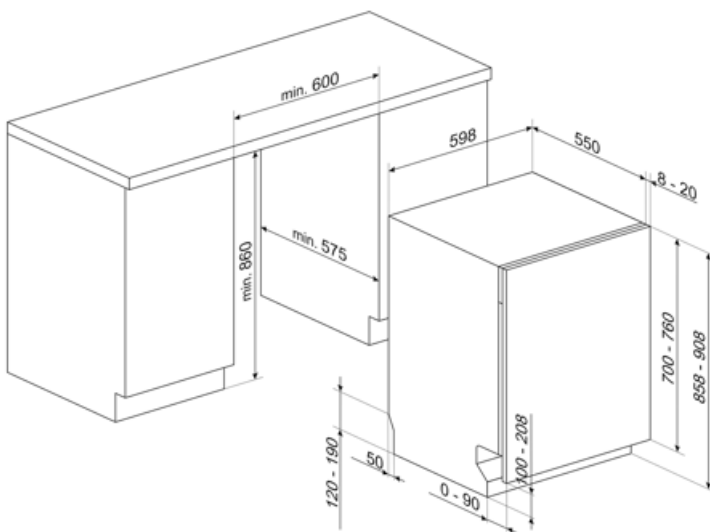

Width	23 9/16 "	Tube material	Stainless steel
Depth	21 5/8 "	Filter	Stainless steel
Height	33 3/4 "	Hinges	Self-balancing with fixed hinges
Program symbols	Symbols	Min. and max. frontal panel weight	4.4 - 17.6 lbs
Rinse aid indicator	Light	Min. and max plinth height	4" - 9"
End-of-cycle indicator	Acoustic signal	Adjustable feet	2 3/4", from 33 7/8" to 36 5/8"
Washing system	Standard	Additional gaskets	Yes
Third spray arm	Single	Back cover	Yes
Flood protection system	Single Aquastop	Depth of dishwasher with open door (mm)	1186
Max water hardness	100°FH;58°dH	Top cover	Metal sheet
Drying system	Natural condensation drying		

Electrical Connection

Plug	(A) USA & Mexico	Frequency (Hz)	60 Hz
Connected power	1800 W	Connection type	Single-phase
Current	13 A	Power supply cable length	140 "
Voltage	115 V