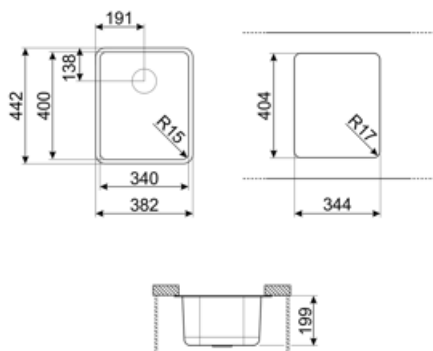

Accessoires voor
installatie inbegrepen

Crepine, Sifon met
vatwasseraansluiting,
Montagehaken