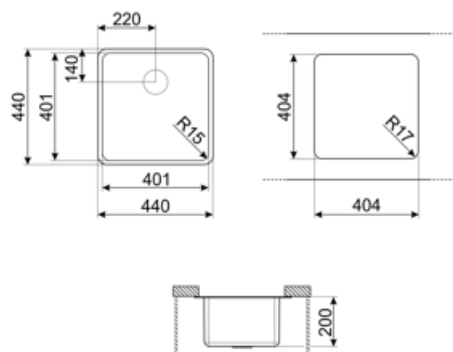

	Bowl type	Bowl dimensions, WxDxH (mm)	Bowl depth (mm)	Radius corner bowl	Overflow	Strainer position	Strainer dimension
Bowl	Minimum radius	400 x 400 x 200	200	15	Yes, flush fitted	Wall position	3.5"

Technical Features

Characteristics PVD coating Coating thickness , Eco-friendly, Easy to clean, Hypoallergenic
 Dimensions of the product (mm) 200x440x440 mm
 Cutout dimension undermount (mm) 404*404 mm
 Base unit size 60 cm

Tap hole diameter 35 mm
 No. of clips 8
 Type of clips Undermount clip

Accessories Included

Accessories for
installation

Strainer, Savespace siphon
with dishwasher outlet
connection, Fixing clips

Not included accessories

Symbols glossary

	Cupboard width required for sink installation		Sink depth - depending on the model, the depth can be from 13 to 24,5
	Under table top installation: The sink is fixed under tabletop, which extends the work surface and the depth of the sink.		Coating thickness between 0.2mm and 2mm
	Easy to clean		The manufacturing process of PVD treatment is 100% green and eco-friendly
	PVD coatings are hypoallergenic and suitable for use in contact with food		