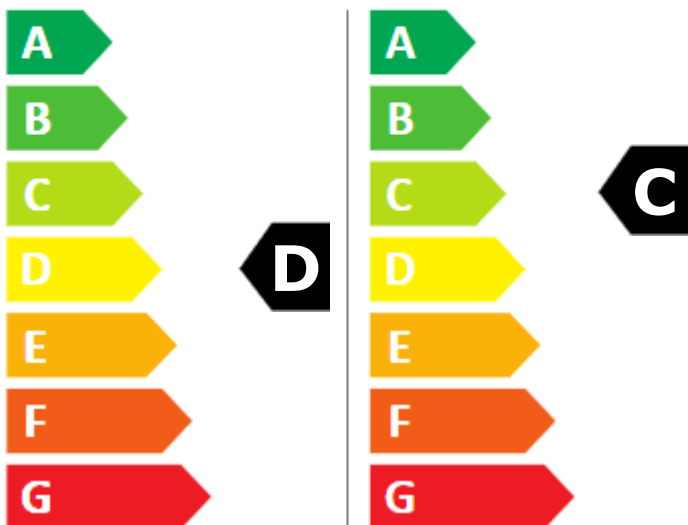

ENERG

SMEG

WDN064SLDIN

306 kWh / 

68 kWh / 

A B C D E F G

76 dB
A B C D