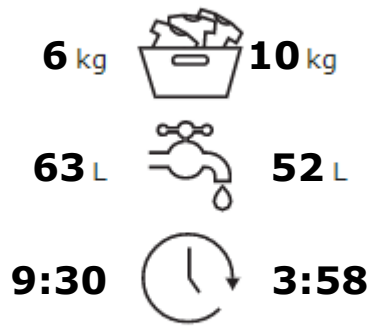

ENERG

SMEG

WDN064SLDIN

306 kWh / 

68 kWh / 

A B C D E F G

76 dB
A B C D